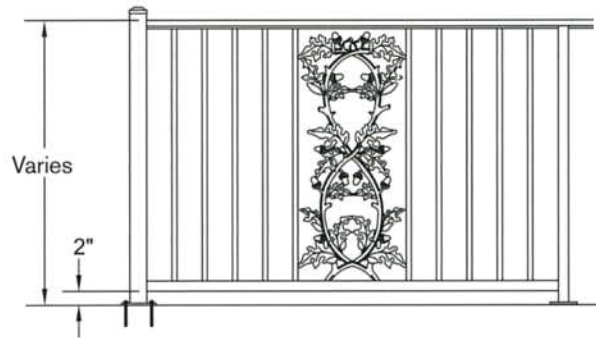

# FULL CASTINGS

OAK

ROSE

"S" SCROLL

BIRD OF PARADISE

## Notes

1. Maximum height 42"; no modifications
2. Castings not to scale - placement depends upon panel size
3. See website for specifications