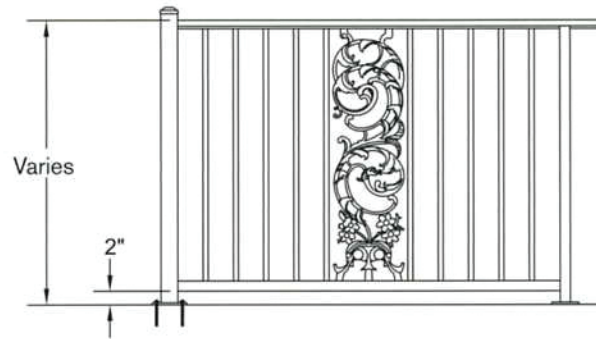

# FULL CASTINGS

OAK

ROSE

"S" SCROLL

BIRD OF PARADISE

## Notes

1. Maximum height 42"; no modifications
2. Castings not to scale - placement depends upon panel size
3. See website for specifications