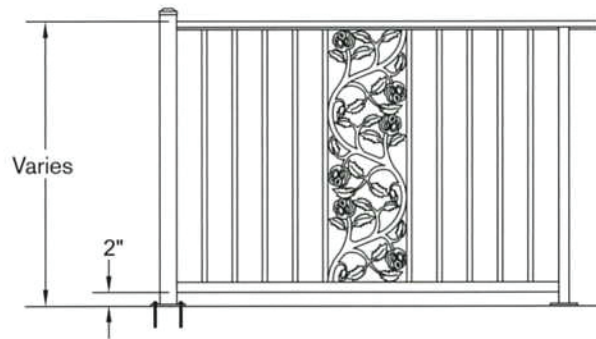

# FULL CASTINGS

OAK

ROSE

"S" SCROLL

BIRD OF PARADISE

## Notes

1. Maximum height 42"; no modifications
2. Castings not to scale - placement depends upon panel size
3. See website for specifications