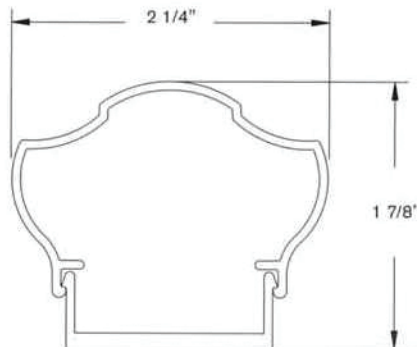

Classic Top Rail

Traditional Top Rail