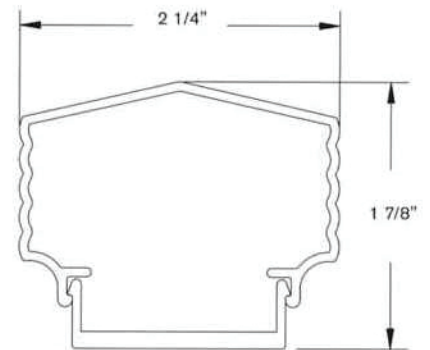

Colonial Top Rail