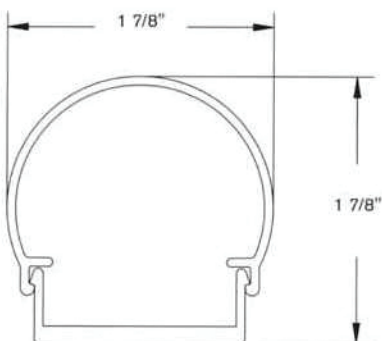

Standard Top Rail

Channel Pipe Top Rail