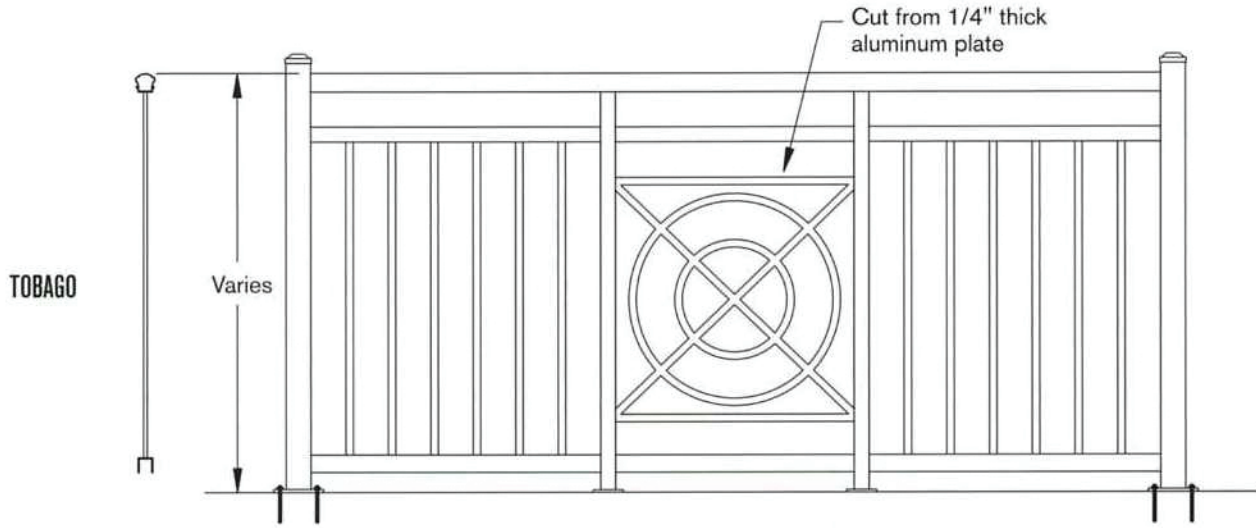

**WATER JET DESIGN OPTIONS**

- Notes
1. Available with any Carfaro Railing or Fence
  2. Special designs and logos can be custom cut in-house
  3. See website for specifications