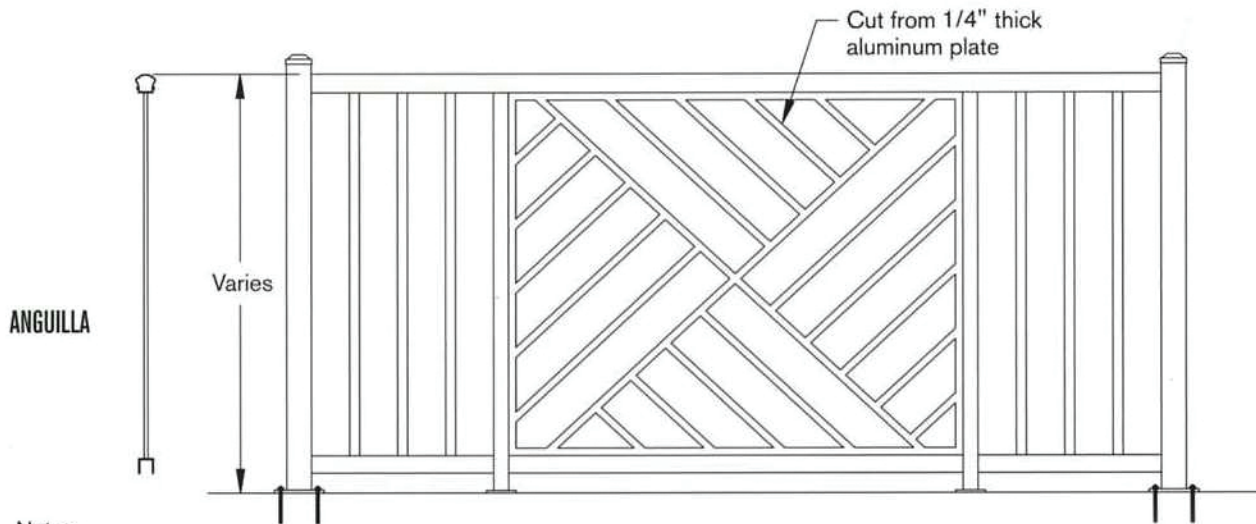

**WATER JET DESIGN OPTIONS**

- Notes
1. Available with any Carfaro Railing or Fence
  2. Special designs and logos can be custom cut in-house
  3. See website for specifications