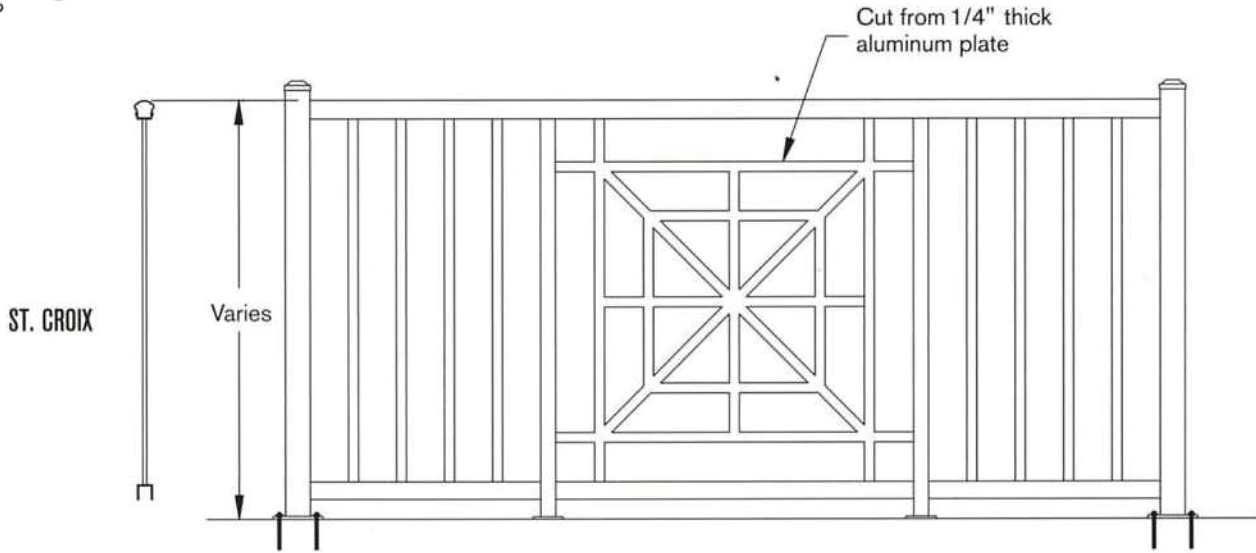

**WATER JET DESIGN OPTIONS**

- Notes
1. Available with any Carfaro Railing or Fence
  2. Special designs and logos can be custom cut in-house
  3. See website for specifications